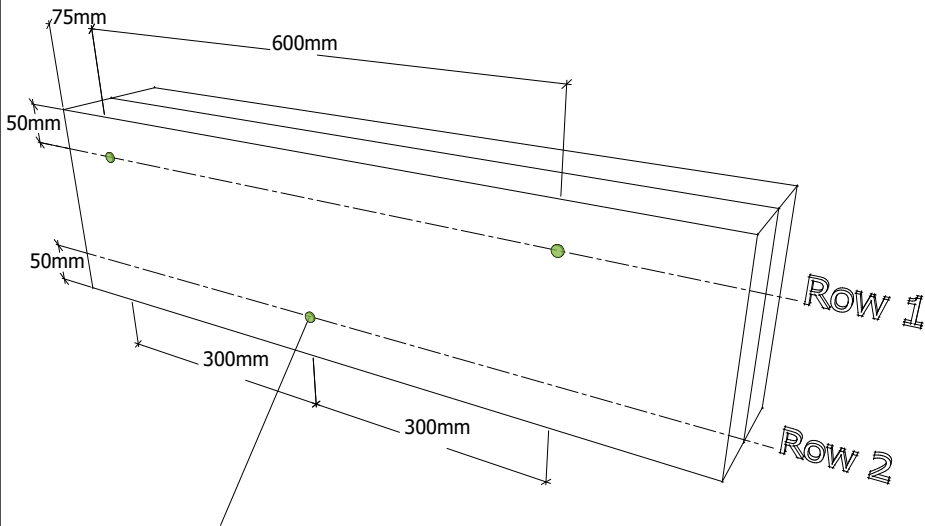

C3

Multi ply LVL connection with uniform loading

2 Rows at 600mm centers

Nail or Bolt sizes in line with specification detailed in relevant STEICO Technical Bulletin