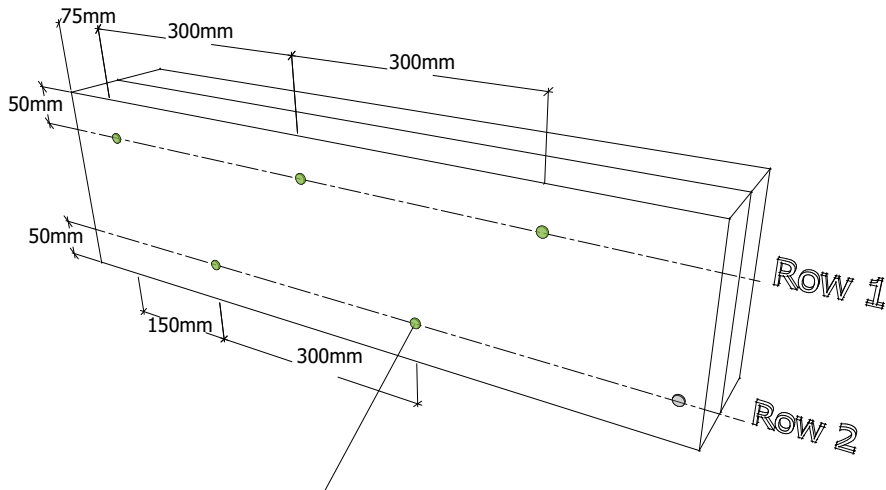

C4

Multi ply LVL connection with uniform loading

2 Rows at 300mm centers

Nail or Bolt sizes in line with specification detailed in relevant STEICO Technical Bulletin