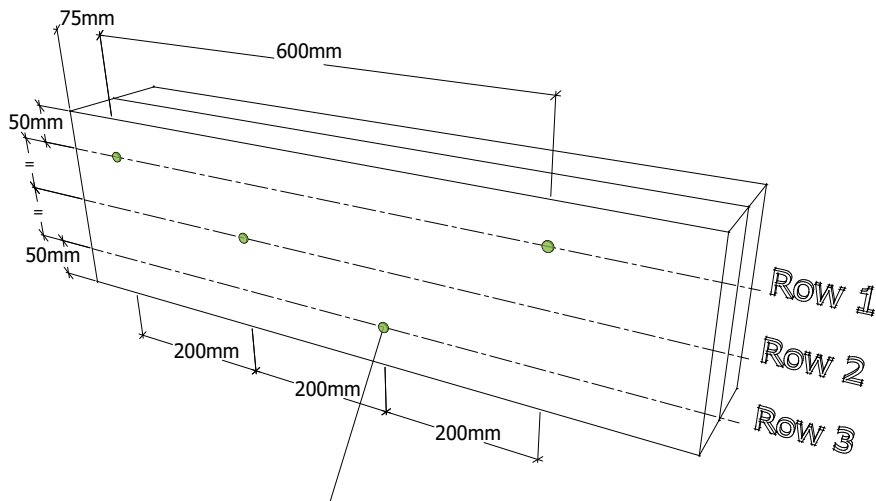

C5

Multi ply LVL connection with uniform loading

3 Rows at 600mm centers

Nail or Bolt sizes in line with specification detailed in relevant STEICO Technical Bulletin