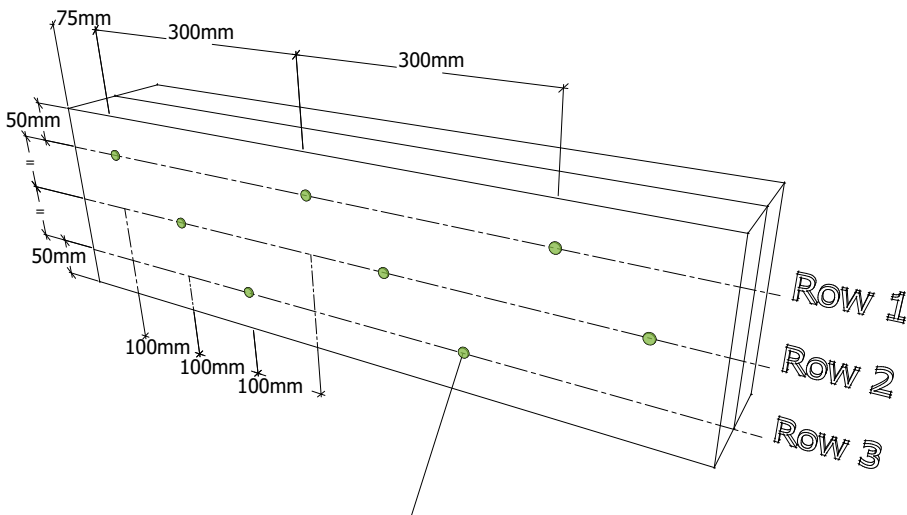

C6

Multi ply LVL connection with uniform loading

3 Rows at 300mm centers

Nail or Bolt sizes in line with specification detailed in relevant STEICO Technical Bulletin