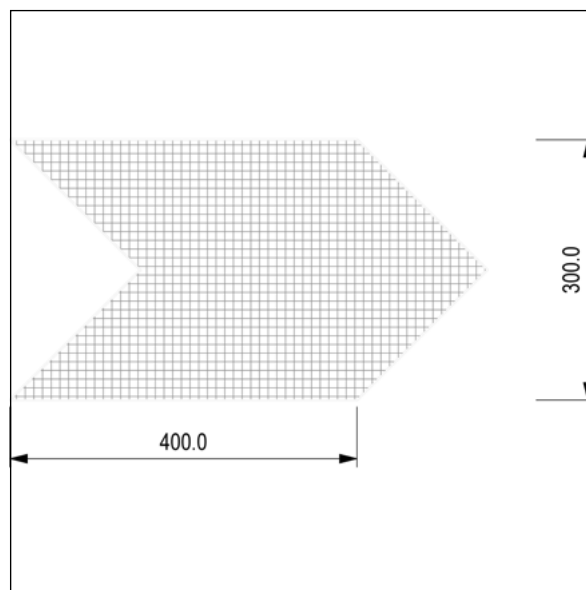

STEICO *secure* Armierungspfeil

Installation

Substrate

- The preparation of the substrate must correspond to the current applicable national standards

Setting the reinforcement arrow

1. Embed the reinforcement dart fabric into the freshly applied reinforcement compound (e.g. STEICO *secure base*) without bubbles or creases
   - The reinforcement arrow must be placed directly in the corner area
   - Overlap adjacent sheets / surface reinforcement by at least 10 cm at the joints. Work wet-on-wet so that full coverage of the fabric is ensured.
   - This corner reinforcement must be applied before the surface reinforcement in order to avoid bulging of the reinforcement compound (e.g. STEICO *secure base*)
   - Diagonal reinforcement must be carried out at building openings (e.g. doors, windows). This can be done using a reinforcement arrow, lintel corner bracket
2. This document is based on the German technical data sheet and is intended for general information purposes in an international context. National regulations and building codes must be additionally observed.

Certificates and quality management