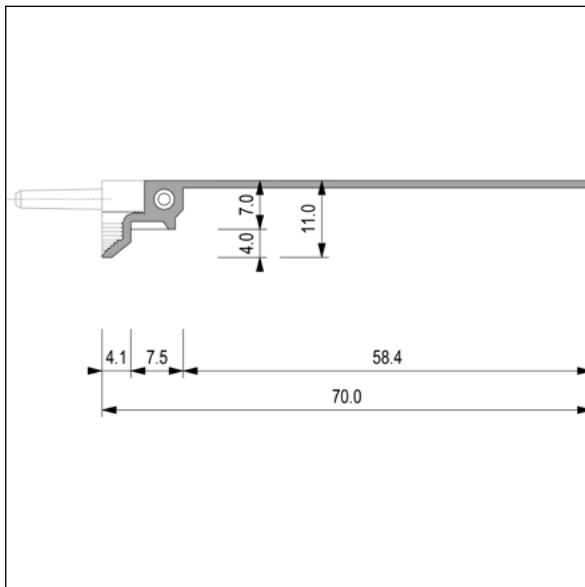

- External and internal plastic corner connectors for S61 base rail

Technical data

Colour	white
Material	plastic

Forms of delivery

Delivery in handy boxes

Colour shade	Type	Number/pack. [pcs.]
white	Inside corner Z 18 - 2i	100
white	Outside corner Z 18 - 2a	100

Occupational health and safety

- Observe the safety data sheet
- Wear safety goggles and work gloves when cutting to size

STEICO*secure* Eckverbinder

Processing

- To ensure that the insulation boards can be laid evenly, no dirt/adhesive mortar must get onto the contact surface
- Insert STEICO*secure* corner connector onto STEICO*secure* base rail S 61
- This document is based on the German technical data sheet and is intended for general information purposes in an international context. National regulations and building codes must be additionally observed.