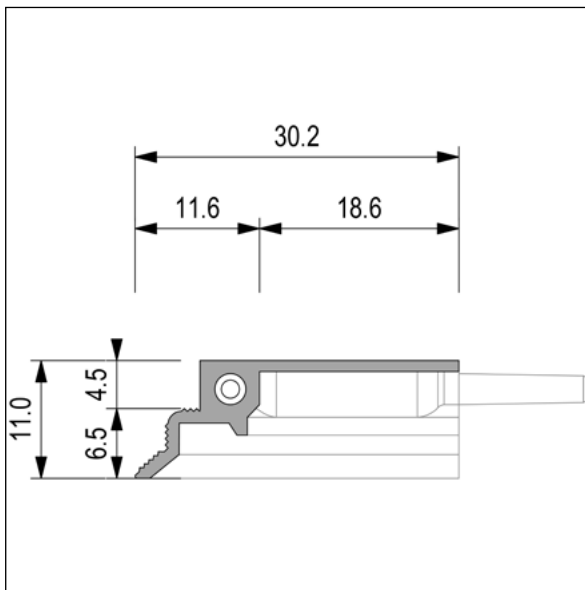

- External and internal plastic corner connectors for S61 base rail

Technical data

Colour	white
Material	plastic

Forms of delivery

Delivery in handy boxes

Colour shade	Type	Number/pack. [pcs.]
white	Inside corner Z 18 - 2i	100
white	Outside corner Z 18 - 2a	100

Occupational health and safety

- Observe the safety data sheet
- Wear safety goggles and work gloves when cutting to size

STEICO*secure* Eckverbinder

Processing

- To ensure that the insulation boards can be laid evenly, no dirt/adhesive mortar must get onto the contact surface
- Insert STEICO*secure* corner connector onto STEICO*secure* base rail S 61
- This document is based on the German technical data sheet and is intended for general information purposes in an international context. National regulations and building codes must be additionally observed.