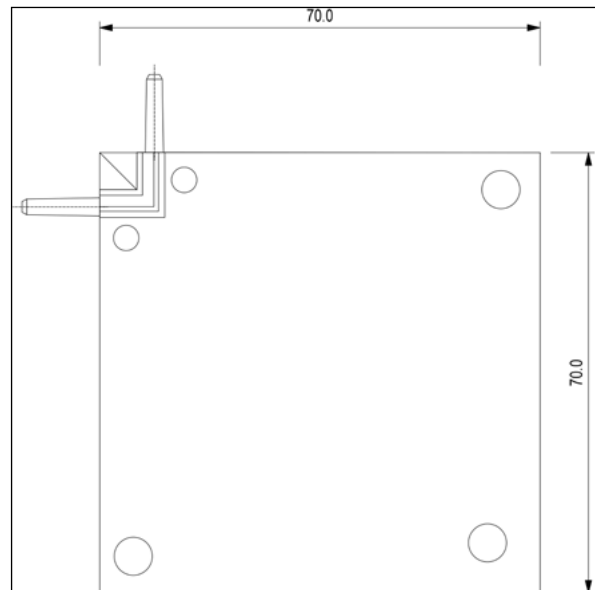

- External and internal plastic corner connectors for S61 base rail

Technical data

Colour	white
Material	plastic

Forms of delivery

Delivery in handy boxes

Colour shade	Type	Number/pack. [pcs.]
white	Inside corner Z 18 - 2i	100
white	Outside corner Z 18 - 2a	100

Occupational health and safety

- Observe the safety data sheet
- Wear safety goggles and work gloves when cutting to size

STEICO*secure* Eckverbinder

Processing

- To ensure that the insulation boards can be laid evenly, no dirt/adhesive mortar must get onto the contact surface
- Insert STEICO*secure* corner connector onto STEICO*secure* base rail S 61
- This document is based on the German technical data sheet and is intended for general information purposes in an international context. National regulations and building codes must be additionally observed.