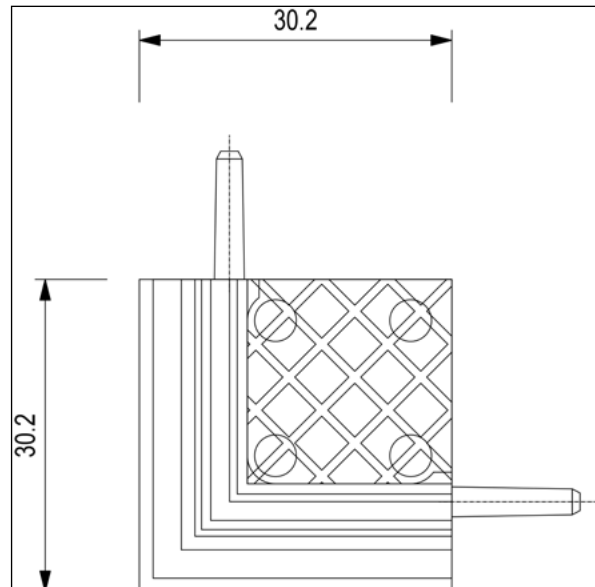

- External and internal plastic corner connectors for S61 base rail

Technical data

Colour	white
Material	plastic

Forms of delivery

Delivery in handy boxes

Colour shade	Type	Number/pack. [pcs.]
white	Inside corner Z 18 - 2i	100
white	Outside corner Z 18 - 2a	100

Occupational health and safety

- Observe the safety data sheet
- Wear safety goggles and work gloves when cutting to size

STEICO*secure* Eckverbinder

Processing

- To ensure that the insulation boards can be laid evenly, no dirt/adhesive mortar must get onto the contact surface
- Insert STEICO*secure* corner connector onto STEICO*secure* base rail S 61
- This document is based on the German technical data sheet and is intended for general information purposes in an international context. National regulations and building codes must be additionally observed.